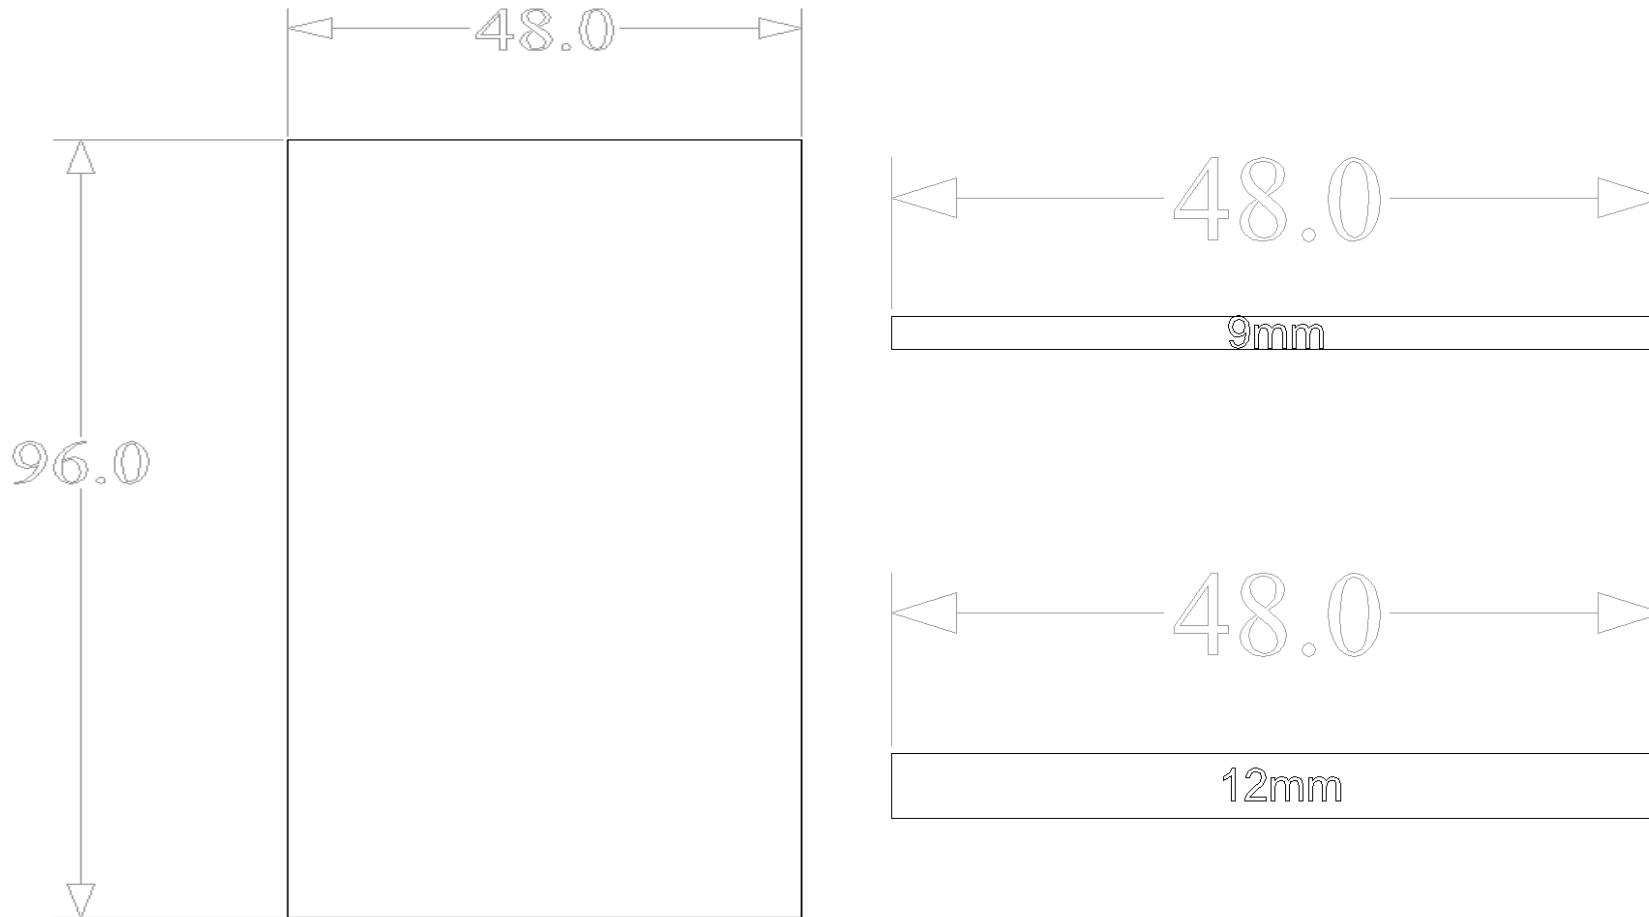

### SPECIFICATIONS ACOUSTIC PANELS

**DIMENSIONS** : 48" X 96" OR 47.25  
DEPENDING OF THE CHOICE OF THE  
COLORS

MAX 108" (2745MM)

**COLOURS** : AVAILABLE IN ALL COLORS

**NRC** : 0.95 (SUBJECT TO INSTALLATION  
CONDITIONS)

**WEIGHT** : 24KG/M2

**THICKNESS** : 12MM / 9MM

(CUSTOMIZABLE)

100% POLYESTER

\*Possibility to customize the thickness of the acoustic panels\*